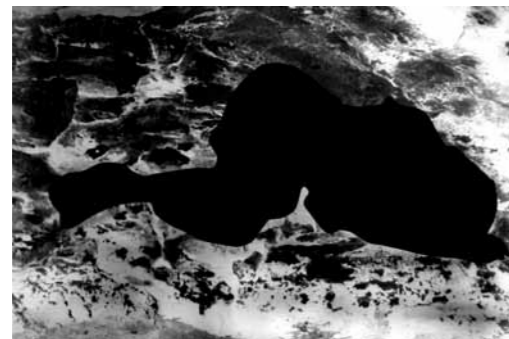

*gabriella disler // www.gabrielladisler.ch // art@gabrielladisler.ch*

*,shadow bird' sent,engadin 2010, lambda print, unikat 24x36cm*

*gabriella disler*

*by the way 2012*

photography, diff. sizes, fine art print / lambda prints, wooden ledges, and glas; diff. sizes  
„lösche ich probeweise einmal das elektrische licht“ siniquai55, zürich

by the way 2012

by the way 2012  
photography, diff. sizes, fine art print / lambda prints, wooden ledges and glass, diff. sizes  
partial view , jösche ich 'probeweise einmal das elektrische licht' silhquai55, zürich