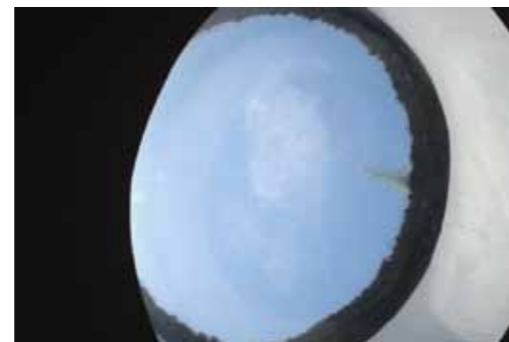

dome, basel 2010
lambda print, unikat 24x36cm